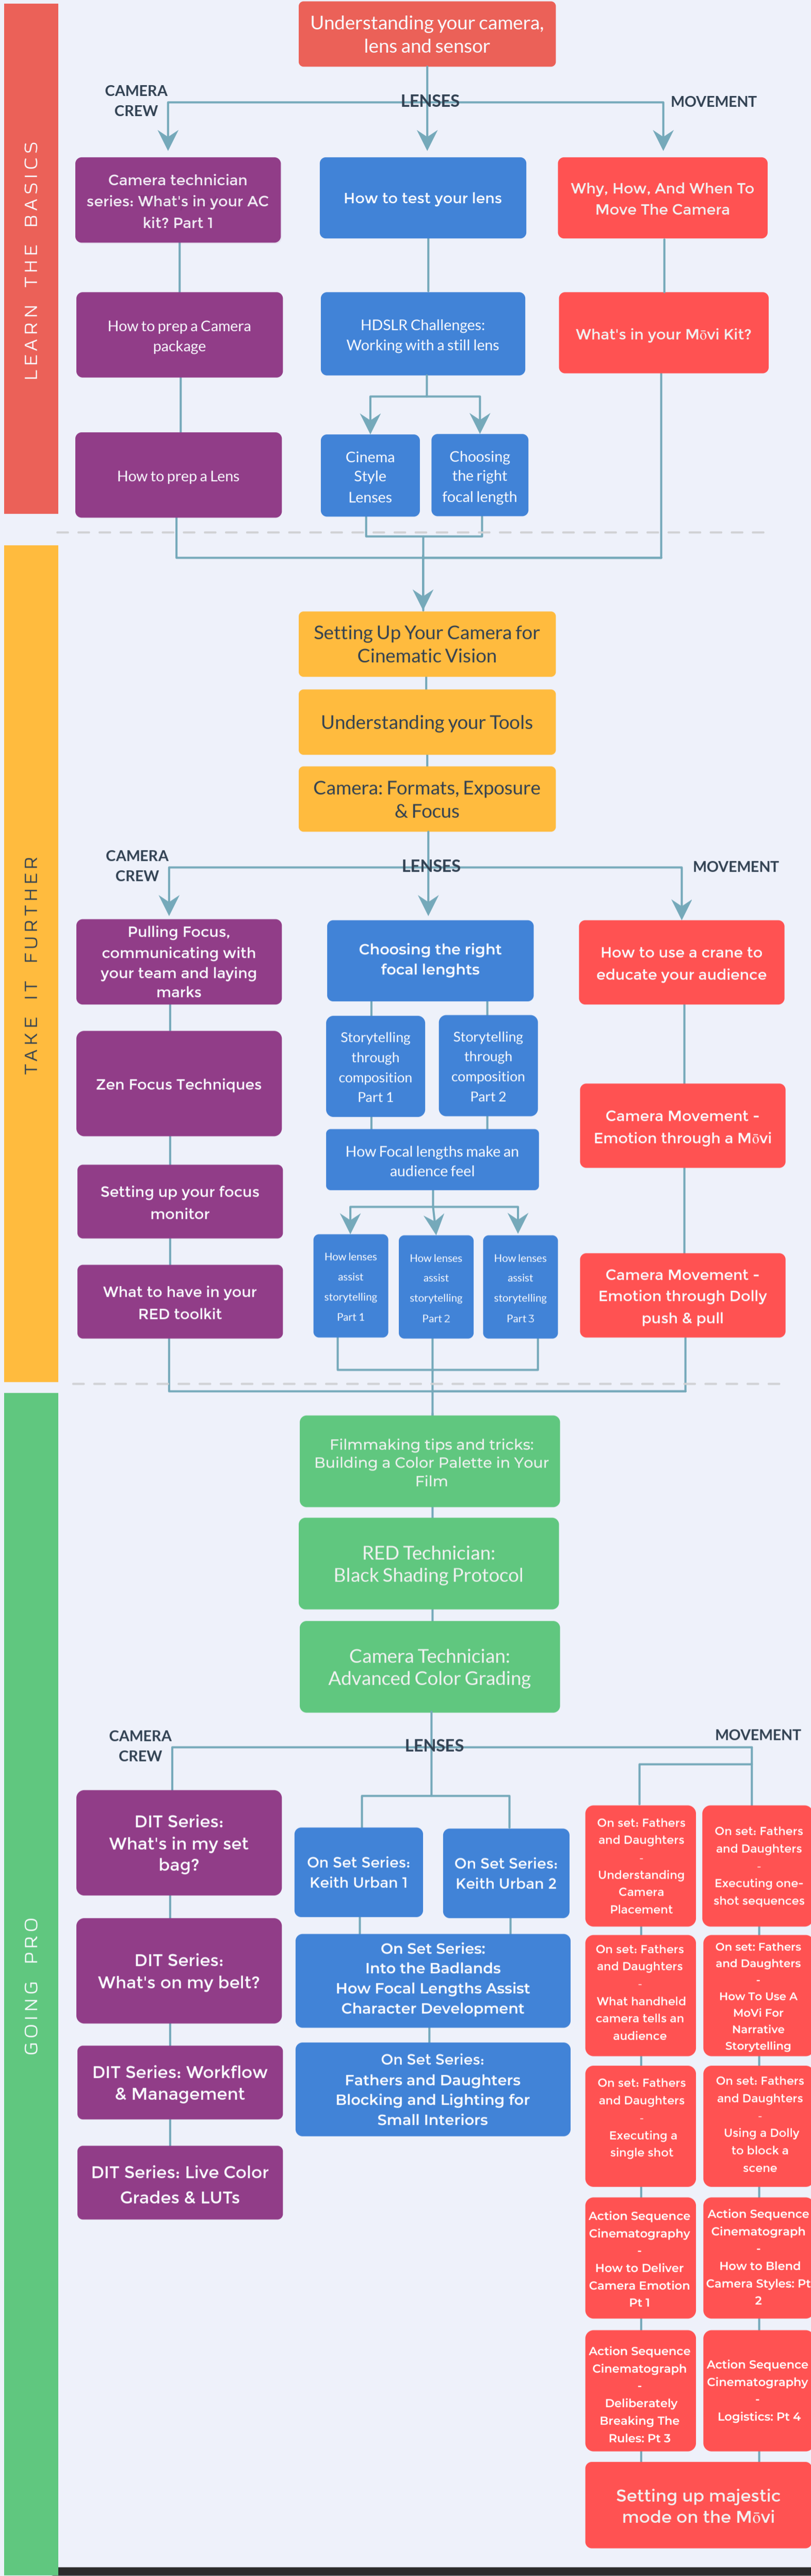

# Your journey to a Camera Career

DESIGNED BY HURLBUT ACADEMY

**Congratulations! You have completed the Camera Career Journey**

Here's a few added extras that can take you even higher:

- Black Magic Ursa Mini Tests (overexposure, underexposure, ISO, color grading, NDs, Rolling Shutters)
- Canon C100 Tests
- Custom Picture Profiles for Canon C100
- Arri Alexa LUTs
- RED Gemini DSMC1 LUTs
- RED Dragon DSMC1 & DSMC2 LUTs
- 3D LUT Bundle Lighting Interiors and Exteriors